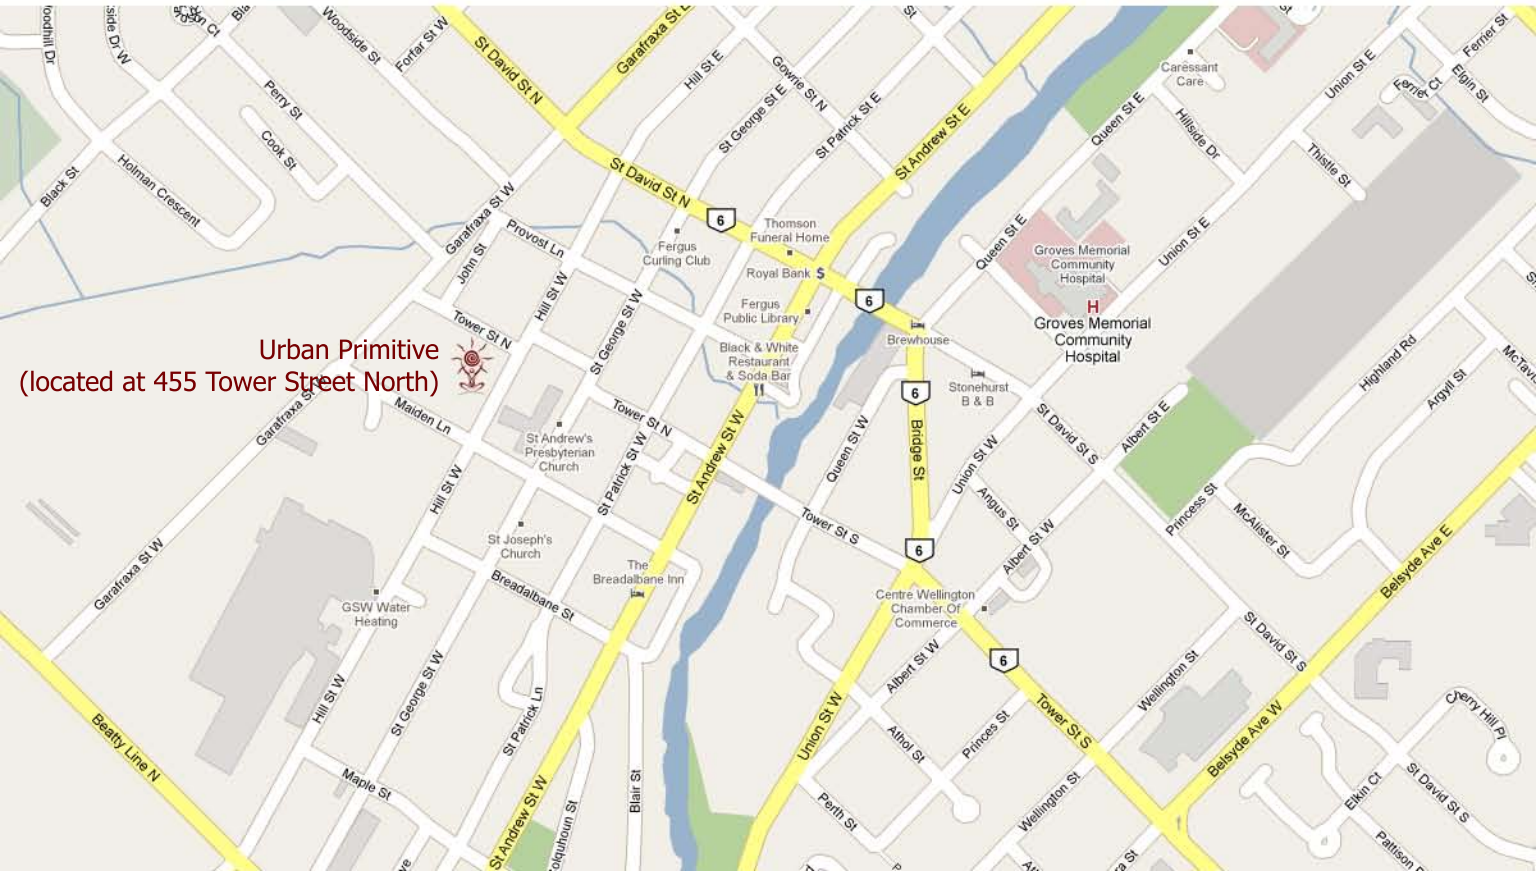

Map of Southern Ontario

Map of Fergus, Ontario

Urban Primitive
(located at 455 Tower Street North)